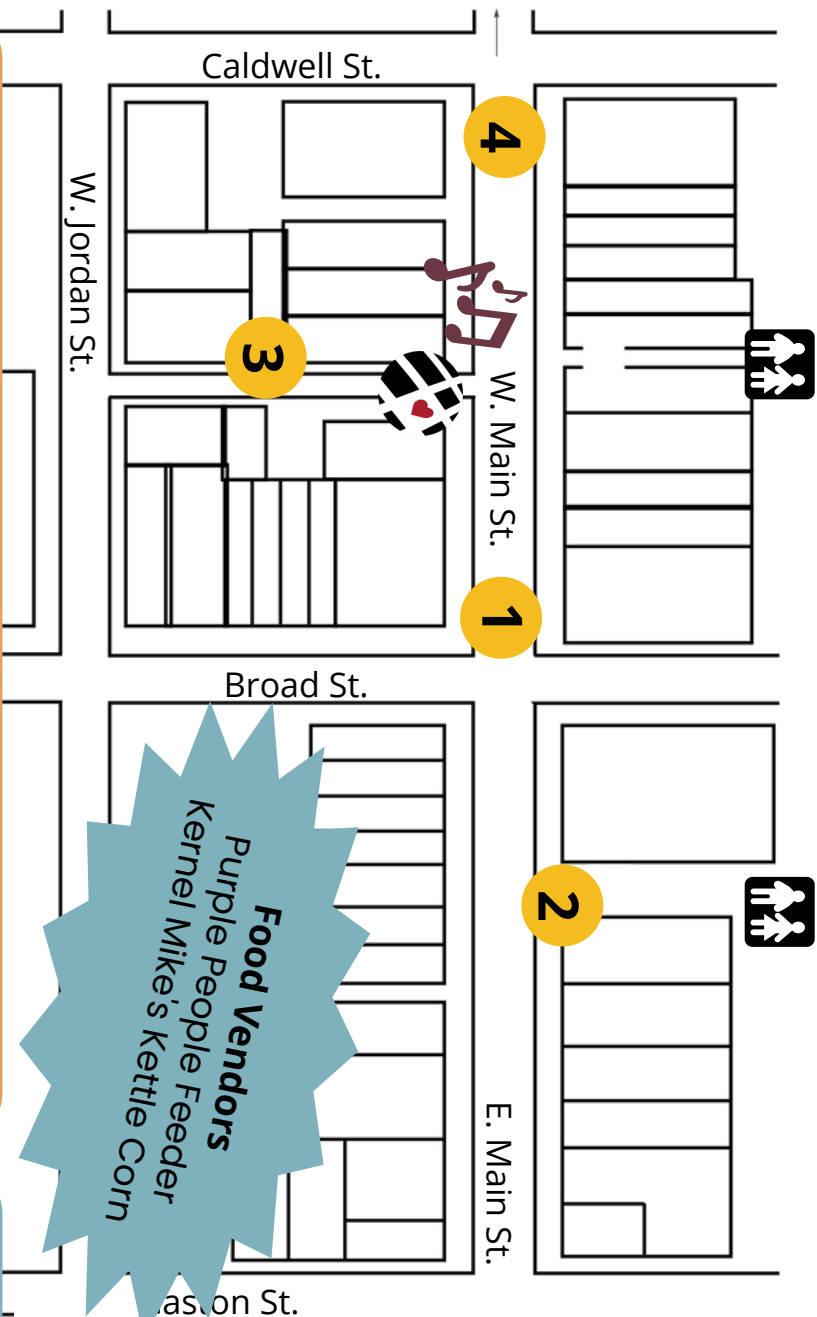

ART IS IN THE AIR MAP

MAP KEY

- 1 Fall Artisan Market
- 2 Quickdraw Competition Registration & Judging
- 3 Wet Paint Show & Sale
- 4 Food Vendors

 Heart of Brevard Info Tent

ARTISTS @ WORK AREA
SEPTEMBER 17TH, 10AM-4PM

Streets will be closed to allow participating artists to work throughout the downtown area. Street closures are detailed below:

- Main Street, from Caldwell to Gaston
- Broad Street, from Probart to Jordan
- Jordan Street, from Caldwell to Gaston

WET PAINT SHOW & SALE
EARLY ACCESS
SEPTEMBER 18TH, 11AM-12PM

Buy Your Tickets Here

Live Music & Complimentary Beverages!