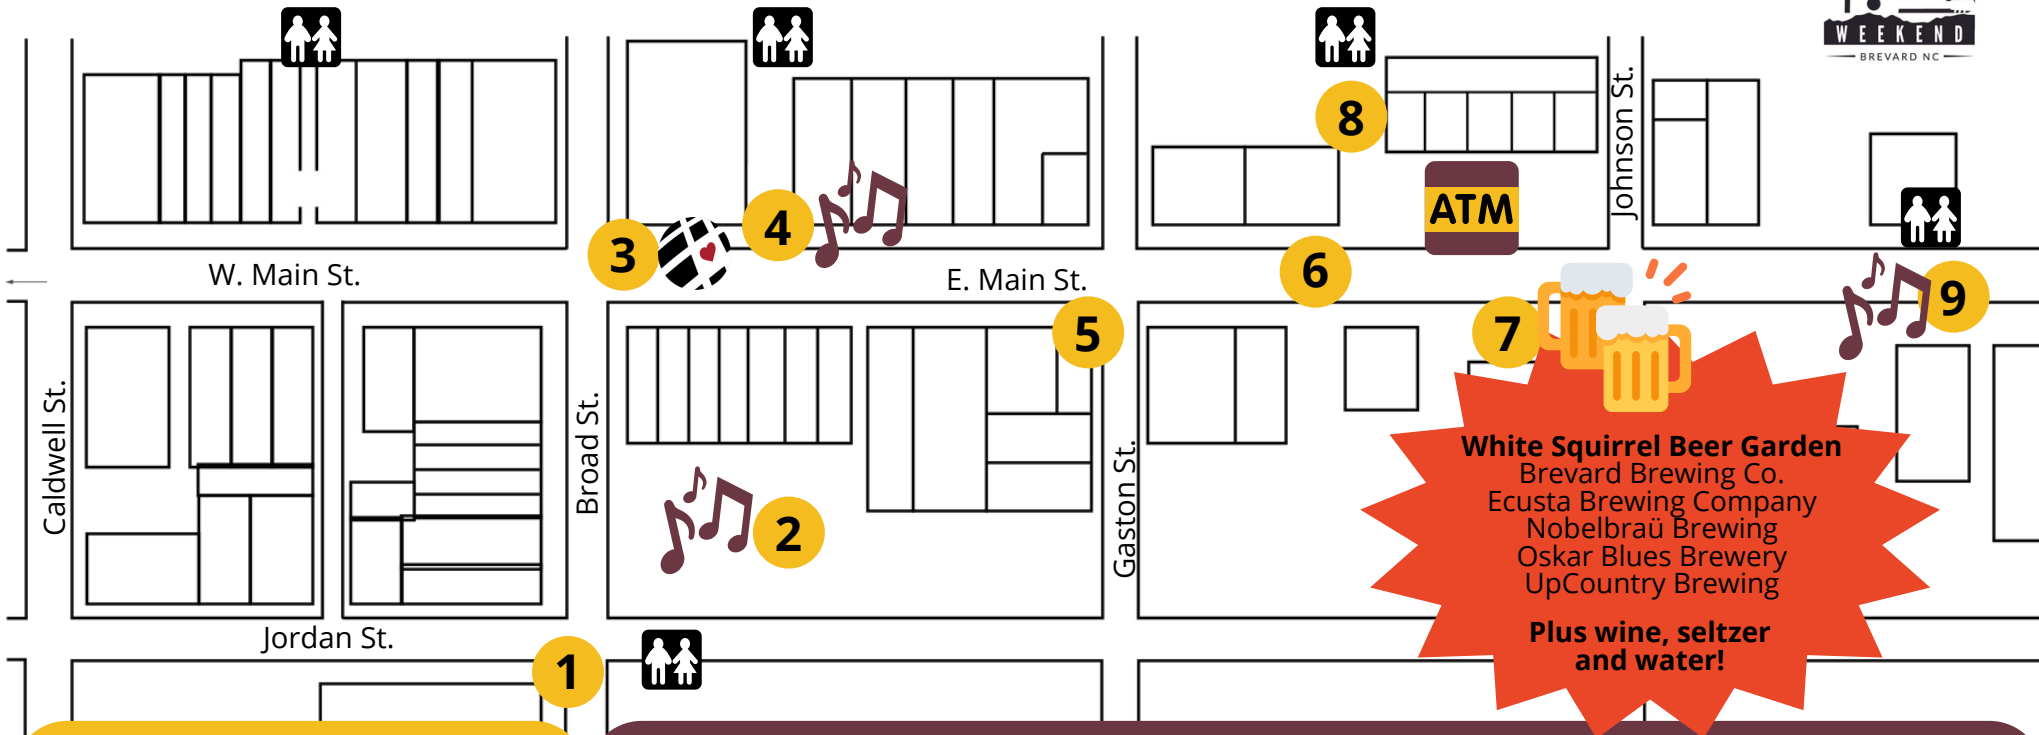

# WHITE SQUIRREL WEEKEND 2022 EVENT MAP

**White Squirrel Beer Garden**  
 Brevard Brewing Co.  
 Ecusta Brewing Company  
 Nobelbraü Brewing  
 Oskar Blues Brewery  
 UpCountry Brewing

**Plus wine, seltzer and water!**

- ### MAP KEY
- 1 HoopJam Hula Hoop Dance Party
  - 2 Broad Street Plaza Stage (Saturday Only)
  - 3 Emergency Tent
  -  Heart of Brevard Info Tent
  - 4 Courthouse Gazebo Stage (Saturday Only)
  - 5 Earth Mountain Bike Valet
  - 6 Food Court
  - 7 Beer Garden
  - 8 Food Court Tent
  - 9 Main Stage (Friday Night Only)

### SCHEDULE OF EVENTS

| FRIDAY, JUNE 3RD |  | SATURDAY, JUNE 4TH |  |
|------------------|--|--------------------|--|
| 10am             | Event Opens  | 9am                | Event Opens  |
| 10am-6pm         | Earth Mountain Bike Valet (Complimentary and secure bike parking for event attendees.) | 9am-12pm           | Transylvania Farmers Market  |
|                  |  | 10am-5pm           | Earth Mountain Bike Valet (Complimentary and secure bike parking for event attendees.) |
| 4pm-10pm         | Beer Garden (Cash Only)  | 11:30am            | HoopJam Hula Hoop Dance Party  |
| 5pm              | Street Vendors Close   | 12pm-5pm           | Beer Garden (Cash Only)  |
| 5:30pm -10pm     | Live Music (Main Stage)  | 12:30pm -4pm       | Live Music (Broad Street Plaza and Courthouse Gazebo Stages)                           |
|                  |  | 1:30pm             | HoopJam Hula Hoop Dance Party  |
|                  |  | 5pm                | Event Ends   |

### LIBRARY AMPITHEATRE (212 S. GASTON ST.)

- 7:30pm The Slocan Ramblers