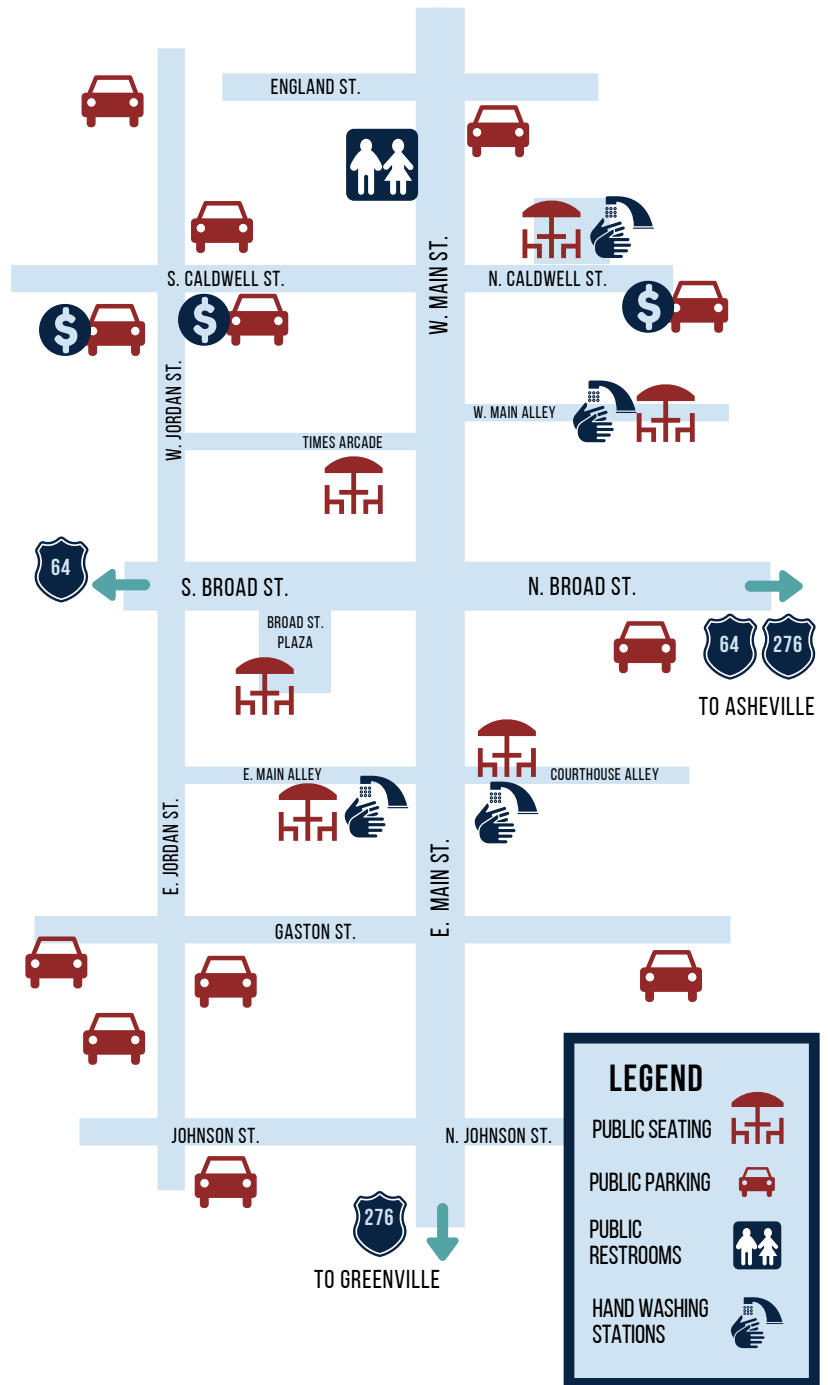

DOWNTOWN BREVARD PUBLIC SPACES MAP

We are...

 **Washing our hands** and using hand sanitizer often.

 **Cleaning and sanitizing** the store regularly.

Ensuring sick employees **stay home**.

 **Limiting store occupancy** to maintain social distancing.

 Stopping hand shakes and using **non-contact greeting methods**.

Cleaning up after yourself if you use public seating.

 **Maintaining social distancing standards** by maintaining 6 feet or a 2 arm's-length distance between you and others.

LEGEND

- PUBLIC SEATING 
- PUBLIC PARKING 
- PUBLIC RESTROOMS 
- HAND WASHING STATIONS 

*PLEASE NOTE THIS MAP IS ACCURATE AS OF 8/24/21.

THANK YOU FOR HELPING THE LOCAL BUSINESSES YOU LOVE BE HERE TOMORROW

BROUGHT TO YOU BY:
THE HEART OF BREVARD

WWW.BREVARDNC.ORG/COVID-19